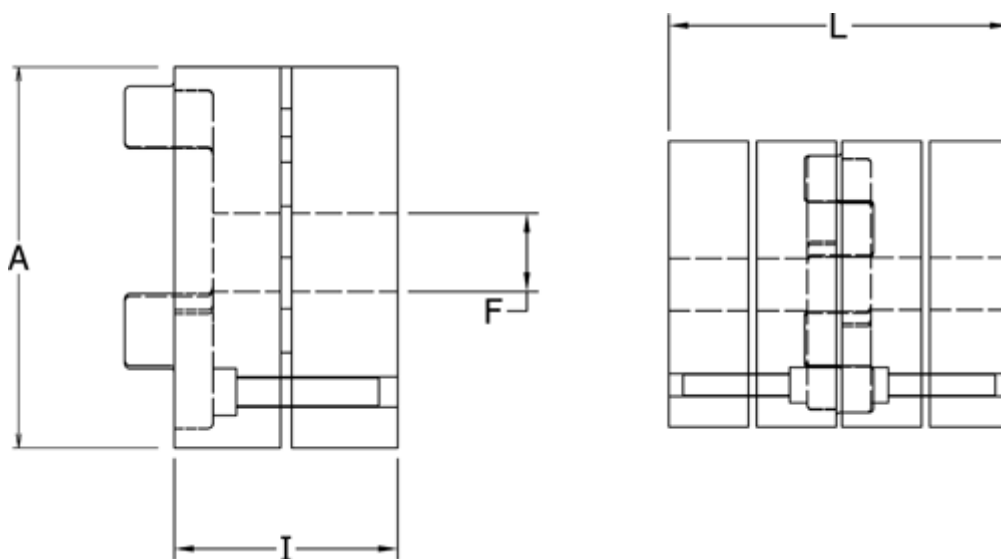

Data Sheet

Article number: 3335038A030

Description: Conical Clamping Klonex ES 38/45
ALU Aluminium, Bore 30H7 mm

Measures

A = 80

F = 30

I = 45.0

L = 114

t = M6